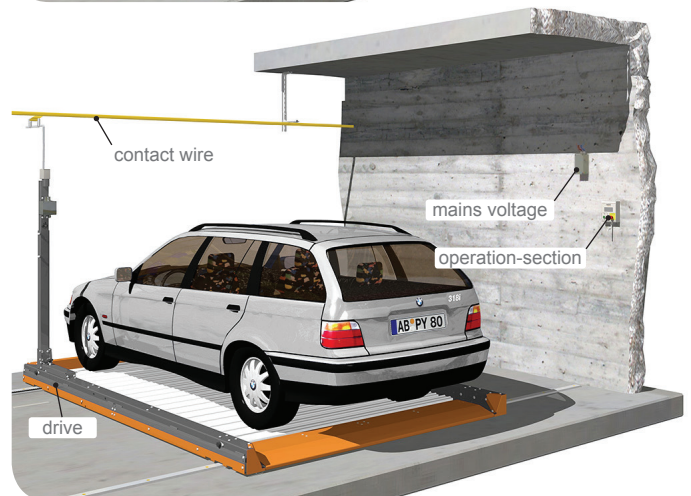

Overview ParkBoard PQ

ParkBoard PQ

- **Variant feature:**
- ParkBoard PQ
- **power supply:**
busbar on the ground
- **mains voltage:** 400V / 208V
- **voltage - drive:** 40V
- **operation:**
automatic: info display with keypad or magnet key reader

ParkBoard PQ mast left/right

- **Variant feature:**
- ParkBoard PQML
- ParkBoard PQMR
- **power supply:**
- trailing cable on the ceiling
- contact wire on the ceiling
- **mains voltage:** 400V / 208V
- **voltage - drive:** 40V
- **operation:**
up to group 4:
- manual: deadman (button)
from group 4:
- automatic: info display with keypad or magnet key reader

ParkBoard PQ feeder mast left/right manual

- **Variant feature:**
 - ParkBoard PQZMLM
 - ParkBoard PQZMRM
- **power supply:**
 - trailing cable on the ceiling
 - contact wire on the ceiling
- **mains voltage:** 400V / 208V
- **voltage - drive:** 40V
- **operation-section:**
 - at the access area
 - on the ParkBoard
- **operation at the access area:**
 - deadman (button)
- **operation on the ParkBoard:**
 - deadman (button replaceable)

ParkBoard PQ feeder mast left/right automatic

- **Variant feature:**
 - ParkBoard PQZMLA
 - ParkBoard PQZMRA
- **power supply:**
 - trailing cable on the ceiling
- **mains voltage:** 400V / 208V
- **voltage - drive:** 40V
- **operation-section:**
 - at the access area
 - on the ParkBoard
- **operation at the access area:**
 - info display with keypad
- **operation on the ParkBoard:**
 - info display with keypad