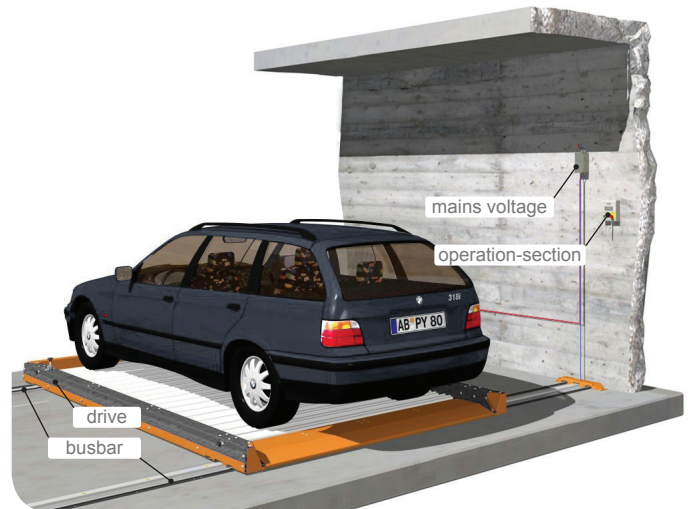

Overview ParkBoard PQ

ParkBoard PQ

- **Variant feature:**
- ParkBoard PQ
- **power supply:**
busbar on the ground
- **mains voltage:** 400V / 208V
- **voltage - drive:** 40V
- **operation:**
automatic: info display with keypad or magnet key reader

ParkBoard PQ mast left/right

- **Variant feature:**
- ParkBoard PQML
- ParkBoard PQMR
- **power supply:**
- trailing cable on the ceiling
- contact wire on the ceiling
- **mains voltage:** 400V / 208V
- **voltage - drive:** 40V
- **operation:**
up to group 4:
- manual: deadman (button)
from group 4:
- automatic: info display with keypad or magnet key reader

ParkBoard PQ feeder mast left/right manual

- **Variant feature:**
 - ParkBoard PQZMLM
 - ParkBoard PQZMRM
- **power supply:**
 - trailing cable on the ceiling
 - contact wire on the ceiling
- **mains voltage:** 400V / 208V
- **voltage - drive:** 40V
- **operation-section:**
 - at the access area
 - on the ParkBoard
- **operation at the access area:**
 - deadman (button)
- **operation on the ParkBoard:**
 - deadman (button replaceable)

ParkBoard PQ feeder mast left/right automatic

- **Variant feature:**
 - ParkBoard PQZMLA
 - ParkBoard PQZMRA
- **power supply:**
 - trailing cable on the ceiling
- **mains voltage:** 400V / 208V
- **voltage - drive:** 40V
- **operation-section:**
 - at the access area
 - on the ParkBoard
- **operation at the access area:**
 - info display with keypad
- **operation on the ParkBoard:**
 - info display with keypad