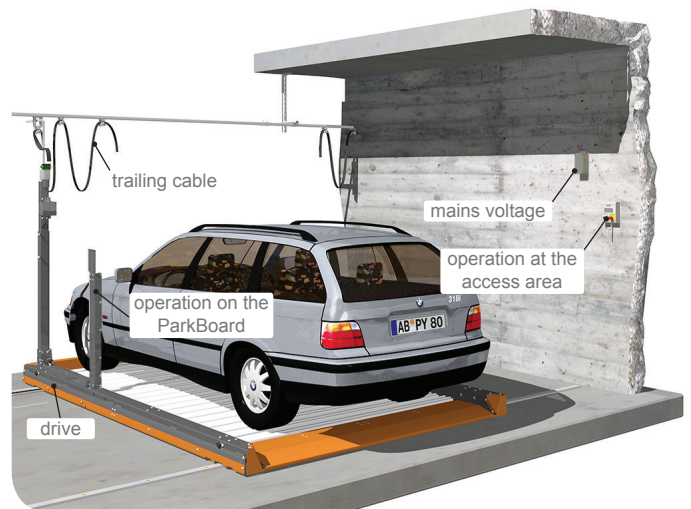

Overview ParkBoard PQ

ParkBoard PQ

- **Variant feature:**
- ParkBoard PQ
- **power supply:**
busbar on the ground
- **mains voltage:** 400V / 208V
- **voltage - drive:** 40V
- **operation:**
automatic: info display with keypad or magnet key reader

ParkBoard PQ mast left/right

- **Variant feature:**
- ParkBoard PQML
- ParkBoard PQMR
- **power supply:**
- trailing cable on the ceiling
- contact wire on the ceiling
- **mains voltage:** 400V / 208V
- **voltage - drive:** 40V
- **operation:**
up to group 4:
- manual: deadman (button)
from group 4:
- automatic: info display with keypad or magnet key reader

ParkBoard PQ feeder mast left/right manual

- **Variant feature:**
 - ParkBoard PQZMLM
 - ParkBoard PQZMRM
- **power supply:**
 - trailing cable on the ceiling
 - contact wire on the ceiling
- **mains voltage:** 400V / 208V
- **voltage - drive:** 40V
- **operation-section:**
 - at the access area
 - on the ParkBoard
- **operation at the access area:**
 - deadman (button)
- **operation on the ParkBoard:**
 - deadman (button replaceable)

ParkBoard PQ feeder mast left/right automatic

- **Variant feature:**
 - ParkBoard PQZMLA
 - ParkBoard PQZMRA
- **power supply:**
 - trailing cable on the ceiling
- **mains voltage:** 400V / 208V
- **voltage - drive:** 40V
- **operation-section:**
 - at the access area
 - on the ParkBoard
- **operation at the access area:**
 - info display with keypad
- **operation on the ParkBoard:**
 - info display with keypad