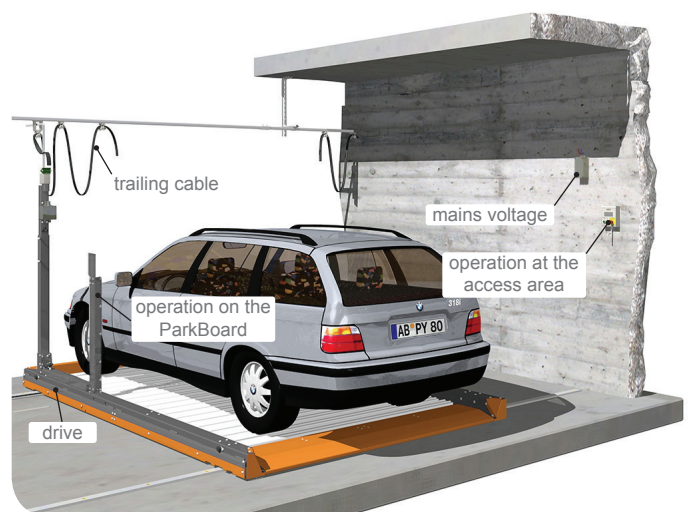

Overview ParkBoard PQ

ParkBoard PQ

- **Variant feature:**
- ParkBoard PQ
- **power supply:**
busbar on the ground
- **mains voltage:** 400V / 208V
- **voltage - drive:** 40V
- **operation:**
automatic: info display with keypad or magnet key reader

ParkBoard PQ mast left/right

- **Variant feature:**
- ParkBoard PQML
- ParkBoard PQMR
- **power supply:**
- trailing cable on the ceiling
- contact wire on the ceiling
- **mains voltage:** 400V / 208V
- **voltage - drive:** 40V
- **operation:**
up to group 4:
- manual: deadman (button)
from group 4:
- automatic: info display with keypad or magnet key reader

ParkBoard PQ feeder mast left/right manual

- **Variant feature:**
 - ParkBoard PQZMLM
 - ParkBoard PQZMRM
- **power supply:**
 - trailing cable on the ceiling
 - contact wire on the ceiling
- **mains voltage:** 400V / 208V
- **voltage - drive:** 40V
- **operation-section:**
 - at the access area
 - on the ParkBoard
- **operation at the access area:**
 - deadman (button)
- **operation on the ParkBoard:**
 - deadman (button replaceable)

ParkBoard PQ feeder mast left/right automatic

- **Variant feature:**
 - ParkBoard PQZMLA
 - ParkBoard PQZMRA
- **power supply:**
 - trailing cable on the ceiling
- **mains voltage:** 400V / 208V
- **voltage - drive:** 40V
- **operation-section:**
 - at the access area
 - on the ParkBoard
- **operation at the access area:**
 - info display with keypad
- **operation on the ParkBoard:**
 - info display with keypad