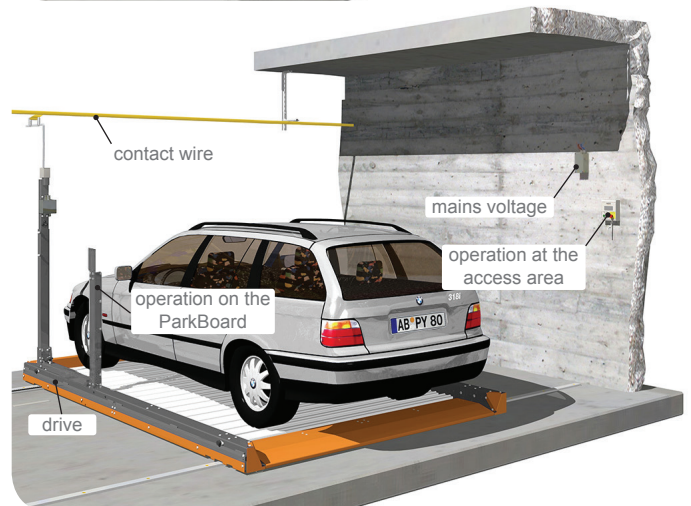

Overview ParkBoard PQ

ParkBoard PQ

- **Variant feature:**
- ParkBoard PQ
- **power supply:**
busbar on the ground
- **mains voltage:** 400V / 208V
- **voltage - drive:** 40V
- **operation:**
automatic: info display with keypad or magnet key reader

ParkBoard PQ mast left/right

- **Variant feature:**
- ParkBoard PQML
- ParkBoard PQMR
- **power supply:**
- trailing cable on the ceiling
- contact wire on the ceiling
- **mains voltage:** 400V / 208V
- **voltage - drive:** 40V
- **operation:**
up to group 4:
- manual: deadman (button)
from group 4:
- automatic: info display with keypad or magnet key reader

ParkBoard PQ feeder mast left/right manual

- **Variant feature:**
 - ParkBoard PQZMLM
 - ParkBoard PQZMRM
- **power supply:**
 - trailing cable on the ceiling
 - contact wire on the ceiling
- **mains voltage:** 400V / 208V
- **voltage - drive:** 40V
- **operation-section:**
 - at the access area
 - on the ParkBoard
- **operation at the access area:**
 - deadman (button)
- **operation on the ParkBoard:**
 - deadman (button replaceable)

ParkBoard PQ feeder mast left/right automatic

- **Variant feature:**
 - ParkBoard PQZMLA
 - ParkBoard PQZMRA
- **power supply:**
 - trailing cable on the ceiling
- **mains voltage:** 400V / 208V
- **voltage - drive:** 40V
- **operation-section:**
 - at the access area
 - on the ParkBoard
- **operation at the access area:**
 - info display with keypad
- **operation on the ParkBoard:**
 - info display with keypad