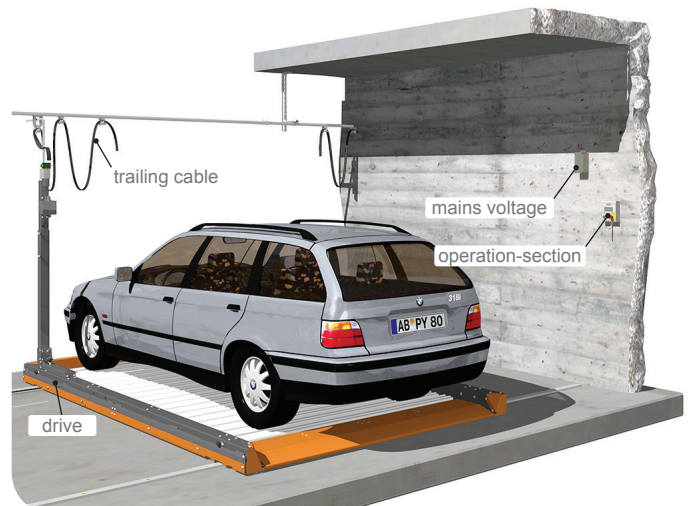

Overview ParkBoard PQ

ParkBoard PQ

- **Variant feature:**
- ParkBoard PQ
- **power supply:**
busbar on the ground
- **mains voltage:** 400V / 208V
- **voltage - drive:** 40V
- **operation:**
automatic: info display with keypad or magnet key reader

ParkBoard PQ mast left/right

- **Variant feature:**
- ParkBoard PQML
- ParkBoard PQMR
- **power supply:**
- trailing cable on the ceiling
- contact wire on the ceiling
- **mains voltage:** 400V / 208V
- **voltage - drive:** 40V
- **operation:**
up to group 4:
- manual: deadman (button)
from group 4:
- automatic: info display with keypad or magnet key reader

ParkBoard PQ feeder mast left/right manual

- **Variant feature:**
 - ParkBoard PQZMLM
 - ParkBoard PQZMRM
- **power supply:**
 - trailing cable on the ceiling
 - contact wire on the ceiling
- **mains voltage:** 400V / 208V
- **voltage - drive:** 40V
- **operation-section:**
 - at the access area
 - on the ParkBoard
- **operation at the access area:**
 - deadman (button)
- **operation on the ParkBoard:**
 - deadman (button replaceable)

ParkBoard PQ feeder mast left/right automatic

- **Variant feature:**
 - ParkBoard PQZMLA
 - ParkBoard PQZMRA
- **power supply:**
 - trailing cable on the ceiling
- **mains voltage:** 400V / 208V
- **voltage - drive:** 40V
- **operation-section:**
 - at the access area
 - on the ParkBoard
- **operation at the access area:**
 - info display with keypad
- **operation on the ParkBoard:**
 - info display with keypad